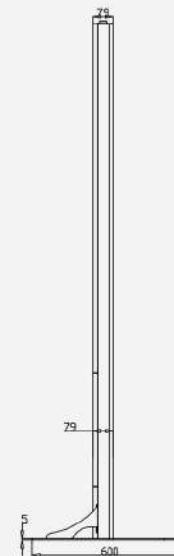

Triangle base

Flat profile

Support leg base

IS1900

No screws are exposed in appearance

PRODUCT SIZE

SIZE REFERENCE:
55 INCH

AL1900

INDOOR TOTEM CLASS SERIES

ITEM	DETAILS	TECHNICAL PARAMETERS				
Hardware data	Size	32inch	43inch	49inch	55inch	65inch
	Display area (mm)	698.4*392.85	941.1*529.4	1084.8x610.2	1209.6x680.4	1428.48x803.52
	Referent dimension(H*W*T mm)	1706*500*75	1807*634*75	1902*710*75	1892*800*75	2150*930*90
	Resolution	1920x1080 / 3840x2160				
	Brightness	350 cd/m ² / 500 cd/m ² / 700 cd/m ² / 1000 cd/m ²				
	Viewing angle	178° (H) / 178° (V)				
	Contrast ratio	1400:1				
	Shell material	aluminum profile,metal plate,tempered safety glass				
Power supply	Spearker	2X8Ω5W				
	Switch power	110-240VAC@ 50/60Hz				
Power consumption	Max Power consumption	40W	55W	60W	80W	100W