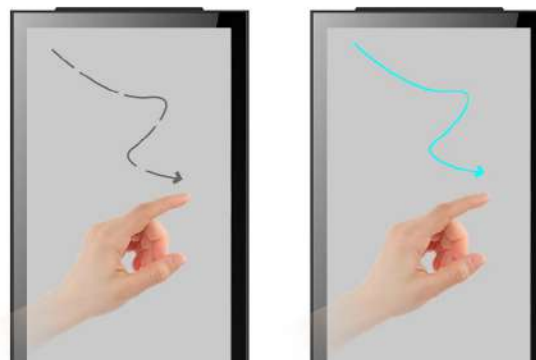

3. WIDE VIEWING ANGLE

These displays provide fantastic image quality with a remarkable viewing angle of 178° in both landscape and portrait.

4. SCROLLING TEXT

You can display a "ticker tapy" style scrolling text message along the bottom of the screen.

5. SURFACE PLASMA TREATMENT

The oleophobic coating makes the glass front more resistance to oil and water residue left by fingerprint marks and makes touch gestures smoother.

6. 10 POINT PCAP / IR TOUCH