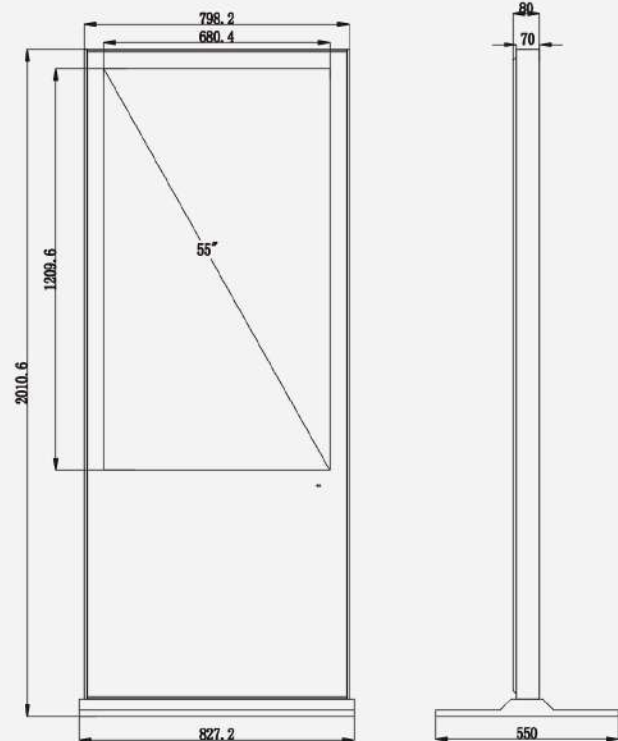

Triangle base

Flat profile

Support leg base

IS1900

No screws are exposed in appearance

PRODUCT SIZE

SIZE REFERENCE:
55 INCH

AL1900

INDOOR TOTEM CLASS SERIES

ITEM	DETAILS	TECHNICAL PARAMETERS				
Hardware data	Size	32inch	43inch	49inch	55inch	65inch
	Display area (mm)	698.4*392.85	941.1*529.4	1084.8x610.2	1209.6x680.4	1428.48x803.52
	Referent dimension(H*W*T mm)	1706*500*75	1807*634*75	1902*710*75	1892*800*75	2150*930*90
	Resolution	1920x1080 / 3840x2160				
	Brightness	350 cd/m ² / 500 cd/m ² / 700 cd/m ² / 1000 cd/m ²				
	Viewing angle	178° (H) / 178° (V)				
	Contrast ratio	1400:1				
	Shell material	aluminum profile,metal plate,tempered safety glass				
Power supply	Spearker	2X8Ω5W				
	Switch power	110-240VAC@ 50/60Hz				
Power consumption	Max Power consumption	40W	55W	60W	80W	100W