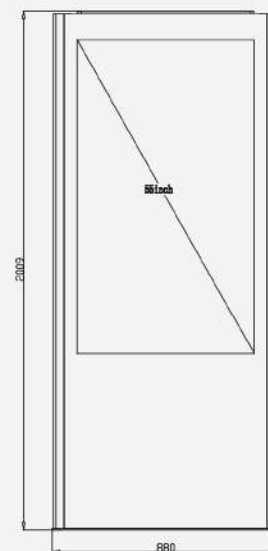

Triangle base

Flat profile

Support leg base

IS1900

No screws are exposed in appearance

PRODUCT SIZE

SIZE REFERENCE:
55 INCH

AL1900

INDOOR TOTEM CLASS SERIES

ITEM	DETAILS	TECHNICAL PARAMETERS				
Hardware data	Size	32inch	43inch	49inch	55inch	65inch
	Display area (mm)	698.4*392.85	941.1*529.4	1084.8x610.2	1209.6x680.4	1428.48x803.52
	Referent dimension(H*W*T mm)	1706*500*75	1807*634*75	1902*710*75	1892*800*75	2150*930*90
	Resolution	1920x1080 / 3840x2160				
	Brightness	350 cd/m ² / 500 cd/m ² / 700 cd/m ² / 1000 cd/m ²				
	Viewing angle	178° (H) / 178° (V)				
	Contrast ratio	1400:1				
	Shell material	aluminum profile,metal plate,tempered safety glass				
Power supply	Spearker	2X8Ω5W				
	Switch power	110-240VAC@ 50/60Hz				
Power consumption	Max Power consumption	40W	55W	60W	80W	100W