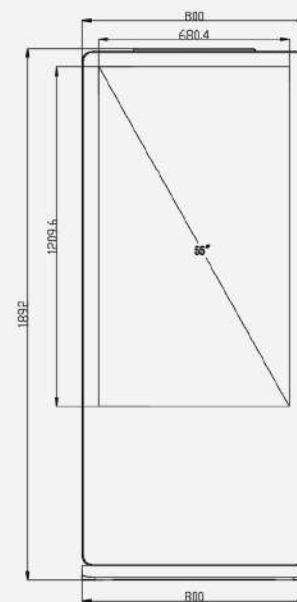

PRODUCT SIZE

SIZE REFERENCE:
55 INCH

UT1900