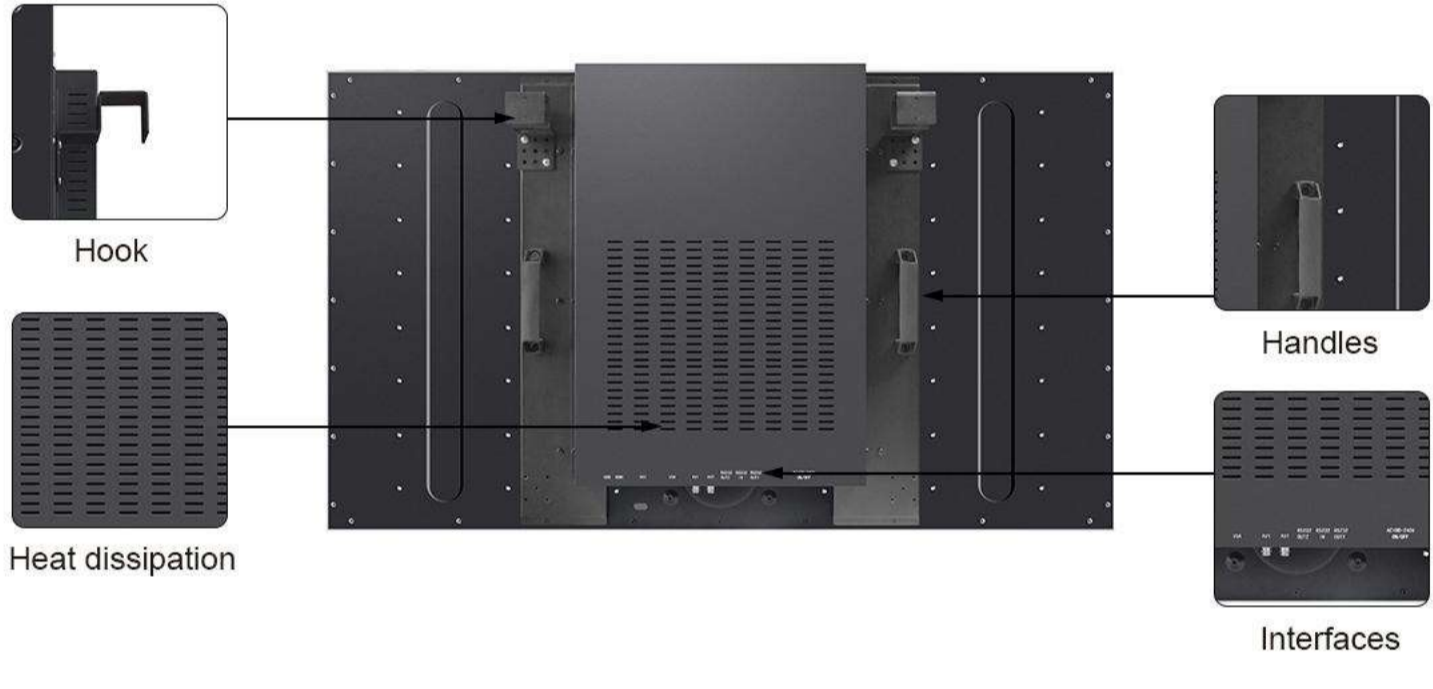

VIDEL WALL UWI

- Ultra narrow bezel
- Display information as clear, crisp, vivid HD video images
- With the industry' s thinnest bezel and outstanding image quality

PRODUCT FEATURES

Cambered LCD video wall

Portrait

Image roaming

Display controlled by Matrix

Display controlled by Splitter

Image roaming	Pic in Pic	7Days 24Hours Running	Heat Dissipation	Remote Control	Portrait mode

SIZE REFERENCE

OTHER AVAILABLE SIZE: 46" 49" 55"

PANEL	Installation&Interface	Bezel option(mm)	ENVIROMENT
Panel Brand: LG/SAMSUNG	Build-in Interface: HDMI, VGA, DVI,USB	3.5mm 1.8mm 0.99mm	Operating Enviroment: Indoor
Panel Size: 46"/49"/55"	Installation: Wall Mounted, Floor Standing		Operating temperature: 0°C ~ +40°C
Resolution: 1920*1080/3840*2160			Storage temperature: -10°C ~ +60°C
Brightness(nits): 500/700			Humidity: 10%-80% RH Non-condensing
Operating Life (hours): 50000-60000h			