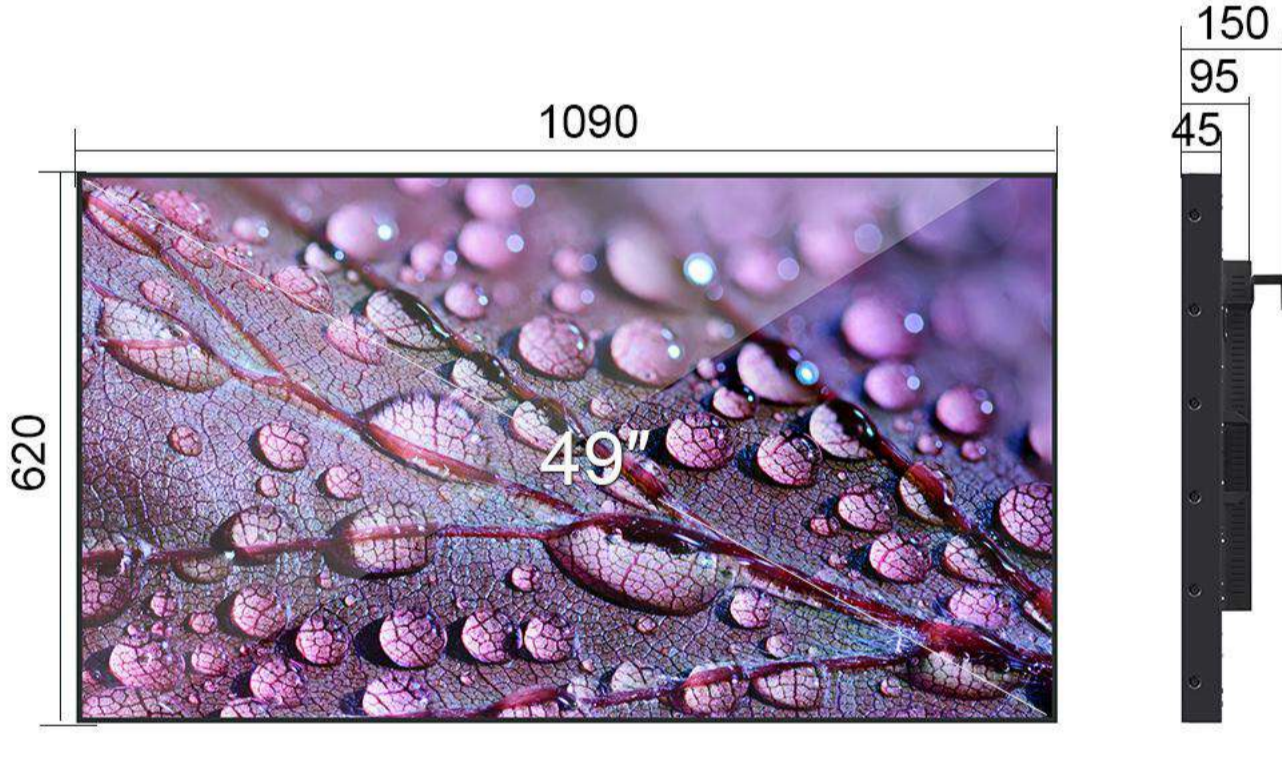

Portrait

Image roaming

Display controlled by Matrix

Display controlled by Splitter

Image roaming	Pic in Pic	7Days 24Hours Running	Heat Dissipation	Remote Control	Portrait mode

SIZE REFERENCE

OTHER AVAILABLE SIZE: 46" 49" 55"