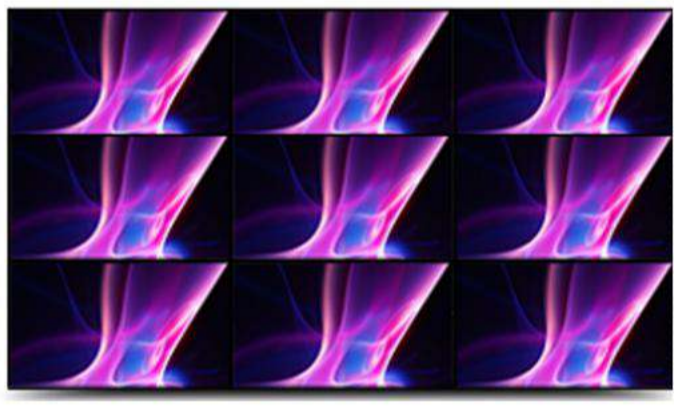

VIDEL WALL UWI

- Ultra narrow bezel
- Display information as clear, crisp, vivid HD video images
- With the industry' s thinnest bezel and outstanding image quality

PRODUCT FEATURES

Cambered LCD video wall

Portrait

Image roaming

Display controlled by Matrix

Display controlled by Splitter

Image roaming	Pic in Pic	7Days 24Hours Running	Heat Dissipation	Remote Control	Portrait mode

SIZE REFERENCE

OTHER AVAILABLE SIZE: 46" 49" 55"

PANEL	Installation&Interface	Bezel option(mm)	ENVIROMENT
Panel Brand: LG/SAMSUNG	Build-in Interface: HDMI, VGA, DVI,USB	3.5mm 1.8mm 0.99mm	Operating Enviroment: Indoor
Panel Size: 46"/49"/55"	Installation: Wall Mounted, Floor Standing		Operating temperature: 0°C ~ +40°C
Resolution: 1920*1080/3840*2160			Storage temperature: -10°C ~ +60°C
Brightness(nits): 500/700			Humidity: 10%-80% RH Non-condensing
Operating Life (hours): 50000-60000h			